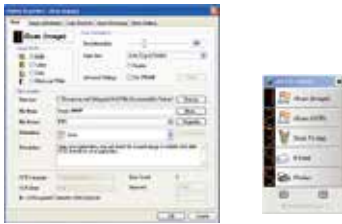

Avision | AV332U-RU Sheetfed Scanner

Avision's Button Manager V2

-Completes your scan with a single step

The Button Manager V2 main screen

Button Manager V2 makes it easy for you to scan and send your image to your favorite destinations with a press one button. Now the new version comes with an innovative feature to let you scan and automatically upload the scanned document to popular cloud repositories such as Google Docs, Microsoft SharePoint, or FTP. In addition, the iScan feature allows you to insert the scanned image or recognized text after optional OCR (Optical Character Recognition) process to your text editor such as Microsoft Word to get your job done easily and quickly.