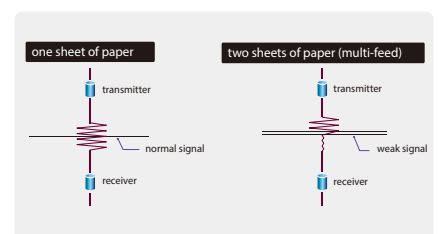

Overview

The AV332U-RU is a 32ppm/ 64ipm, duplex sheetfed scanner that is fast, reliable, and affordable for business where scanning plastic ID cards, business cards, documents or other heavy card stock is necessary. With the straight paper path, the scanner supports paper from 27-413 g/m² (7 ~ 110 lb) in weight and in 8.5 x 14 in. (legal) in size and allow embossed plastic cards such as credit cards, or driver's license up to 1.25 mm thick to be transmitted smoothly. Ultrasonic multi-feed detection assures you that not a single page of your documents will be lost.

Innovative Design to Save Your Space

The AV332U-RU boasts a unique and stylish design as both the input and output paper tray can be folded when not in use. The paper tray also helps to protect the unit from dust. Unlike bulky conventional scanners, the slim AV332U-RU can be easily carried and fit on a desk without taking up a lot of space.

Compact and earth-friendly design

The AV332U-RU is compact and earth-friendly in design since it uses CIS (contact image sensor) technology which requires smaller space and the LED lamp as the light source. The LED lamps are lower power consumption and are designed to last for the life of the scanner.

Ultrasonic Multi-Feed Detection

With the built-in ultrasonic multi-feed detection capability, the scanner allows you to set overlapped paper by detecting paper thickness between document. When multi-feed is detected a warning message will be prompted.